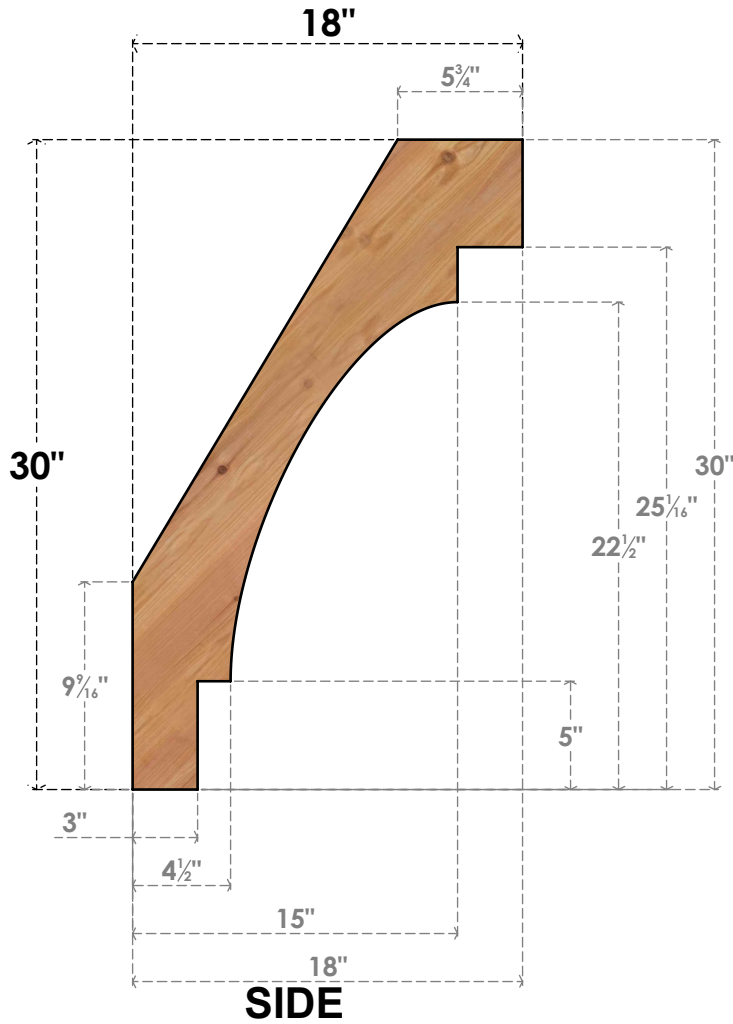

# BRC06X18X30MRC00SWR

5 1/2"W X 18"D X 30"H MERCED SMOOTH BRACE, WESTERN RED CEDAR

EKENA MILLWORK  
 2300 WEST MAIN ST.  
 CLARKSVILLE, TX 75426  
 TOLL FREE: 866-607-0453  
 WWW.EKENAMILLWORK.COM