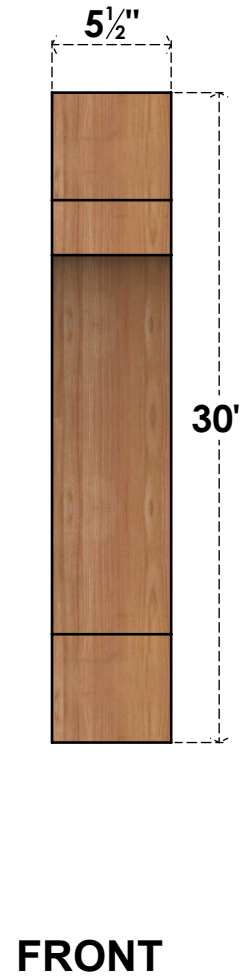

# BRC06X18X30MRC00SWR

5 1/2"W X 18"D X 30"H MERCED SMOOTH BRACE, WESTERN RED CEDAR

EKENA MILLWORK  
 2300 WEST MAIN ST.  
 CLARKSVILLE, TX 75426  
 TOLL FREE: 866-607-0453  
 WWW.EKENAMILLWORK.COM

### NOTES

1. INSTALLATION TO BE COMPLETED IN ACCORDANCE WITH MANUFACTURER'S SPECIFICATIONS.
2. DRAWING MAY NOT BE TO SCALE
3. THIS DRAWING IS INTENDED FOR DESIGN AND PLANNING PURPOSES ONLY.
4. ALL INFORMATION CONTAINED HEREIN WAS CURRENT AT THE TIME OF DEVELOPMENT BUT MUST BE REVIEWED AND APPROVED BY THE PRODUCT MANUFACTURER TO BE CONSIDERED ACCURATE.
5. PRODUCTS ARE NOT KILN DRIED. THIS ITEM IS UNIQUE AND WILL CONTAIN THE NATURAL VARIATIONS THAT THE WOOD SPECIES OFFERS. THIS MAY RESULT IN VARIATIONS UP TO 1/4"